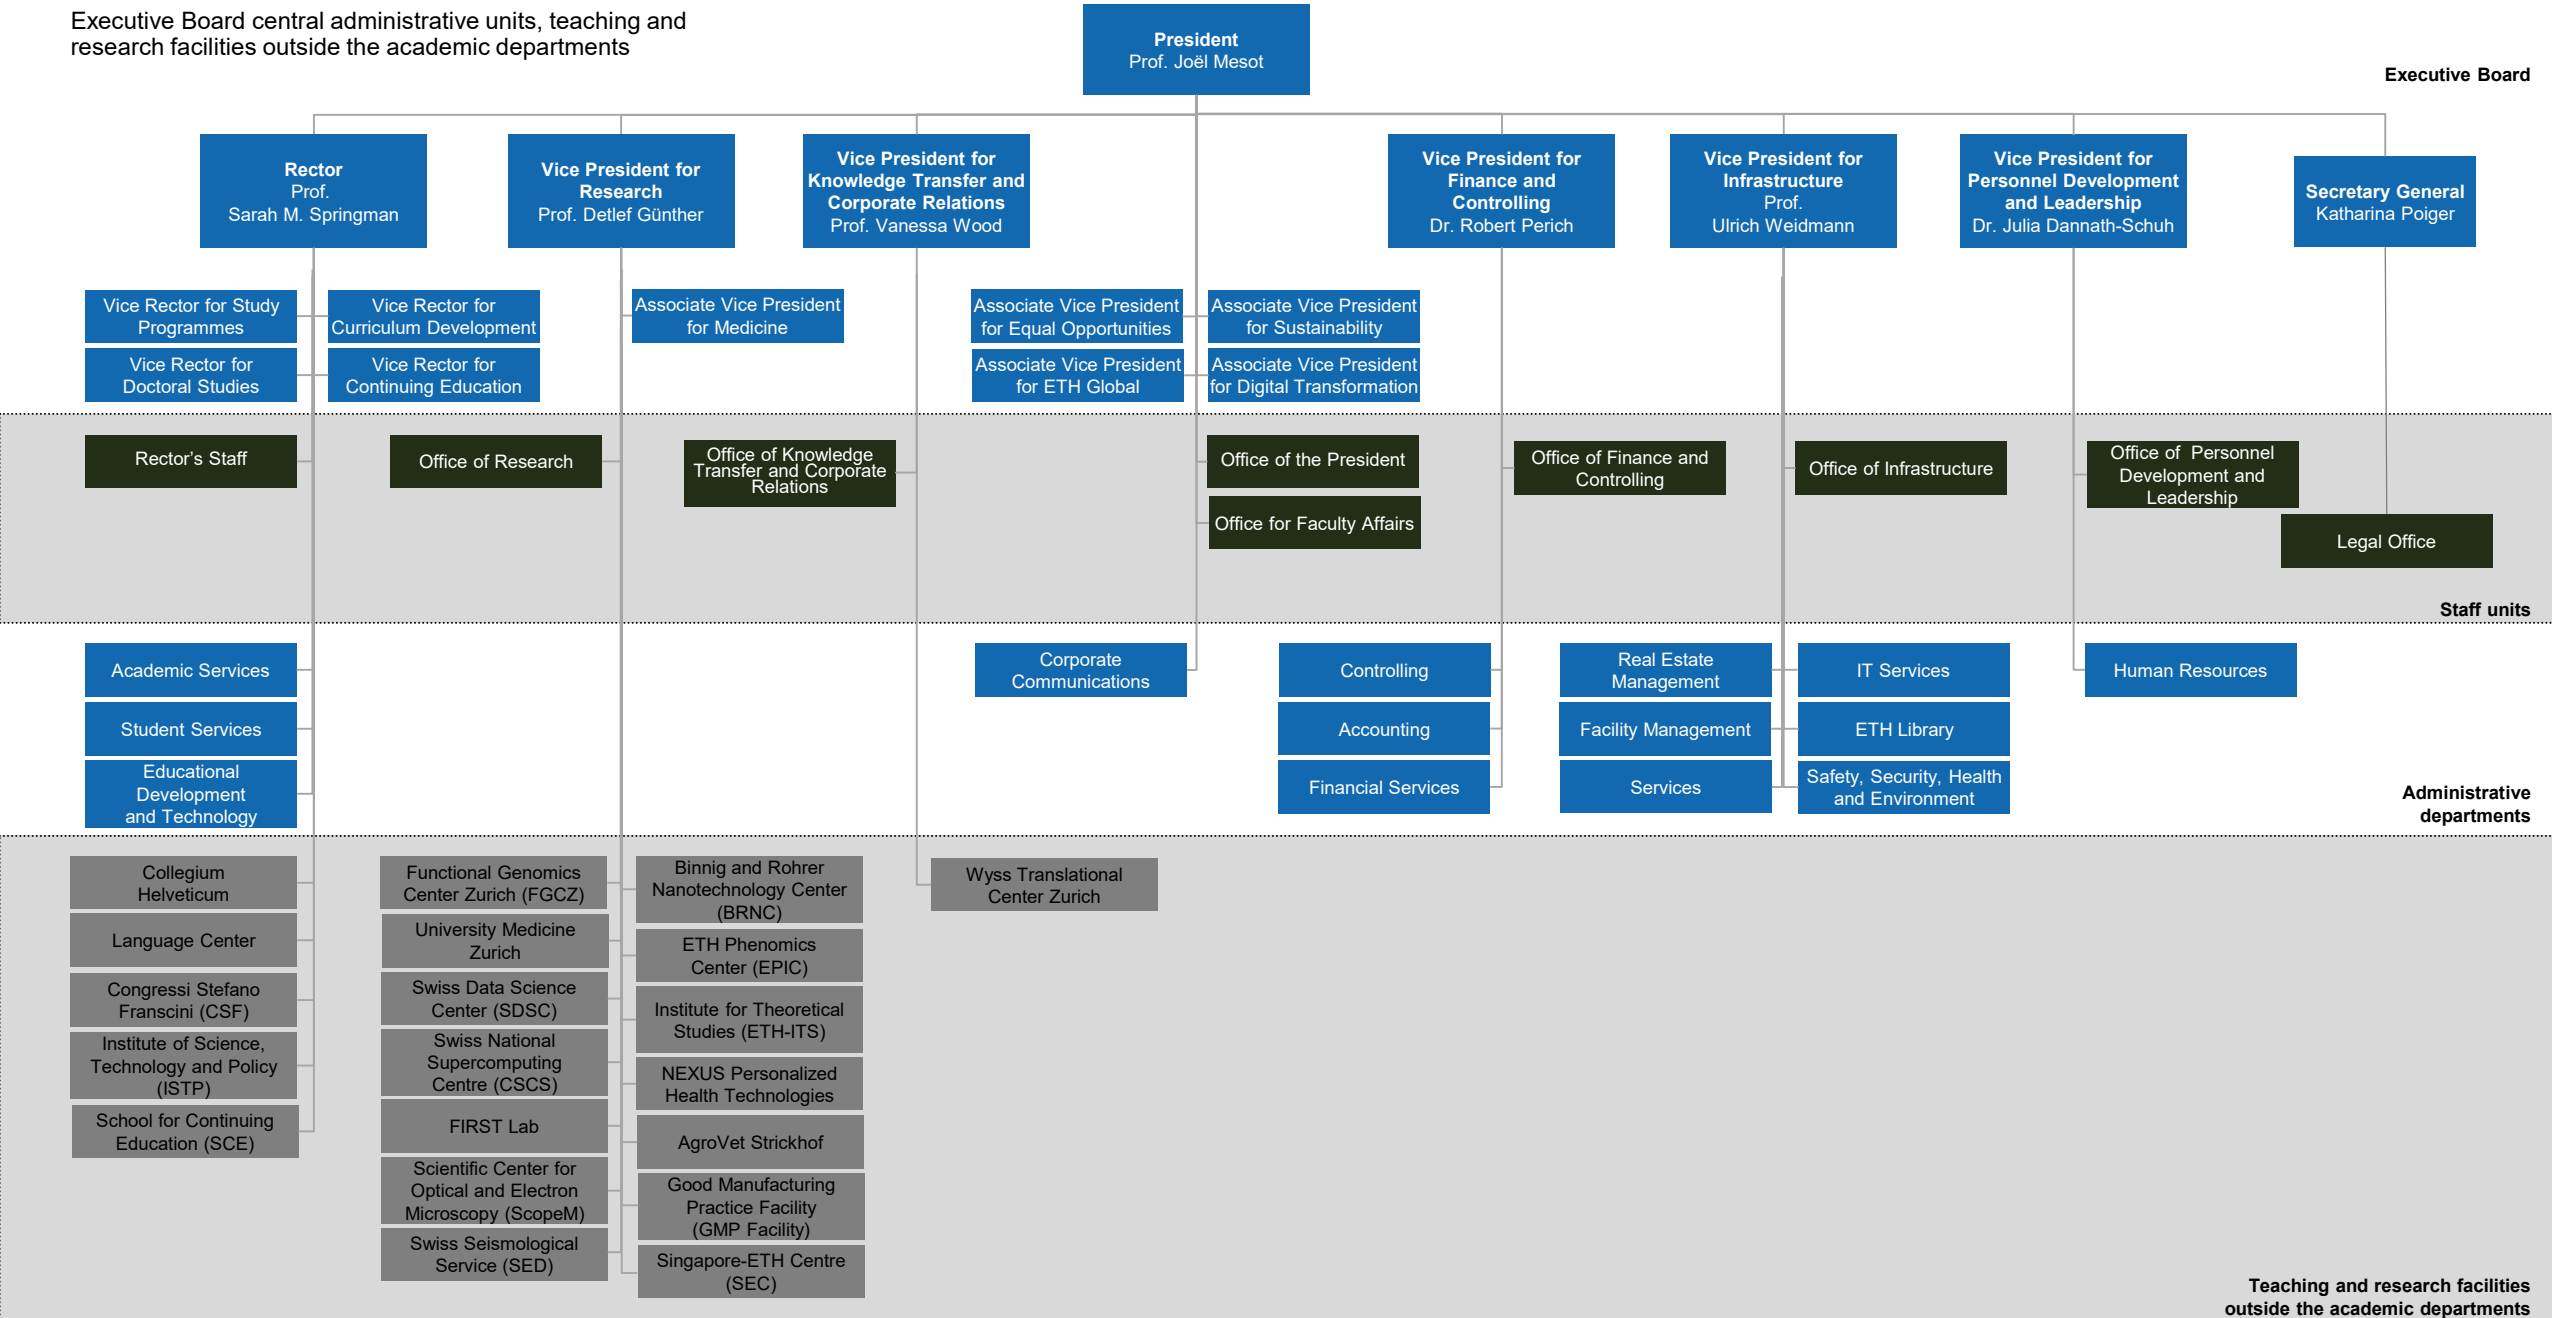

ETH Zurich Organisation Chart (as of 1 January 2021)

Executive Board central administrative units, teaching and research facilities outside the academic departments

Executive Board

Staff units

Administrative departments

Teaching and research facilities outside the academic departments